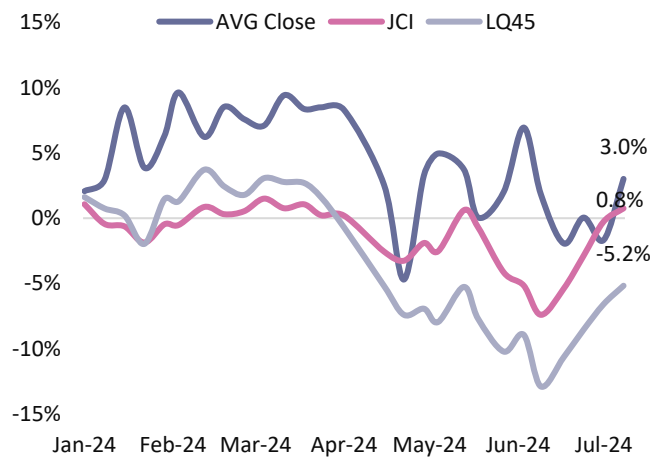

Win Rate Stock Pick Recommendation

Stock Pick Daily

Stock Pick Weekly

Performance Return AVG close vs JCI & LQ45 Index (2 Jan – 22 July 2024)

Performance Daily Recommendation

Performance Weekly Recommendation

Performance Return AVG close, Highest & Close-Highest (2 Jan – 22 July 2024)

Performance Daily Recommendation

Performance Weekly Recommendation