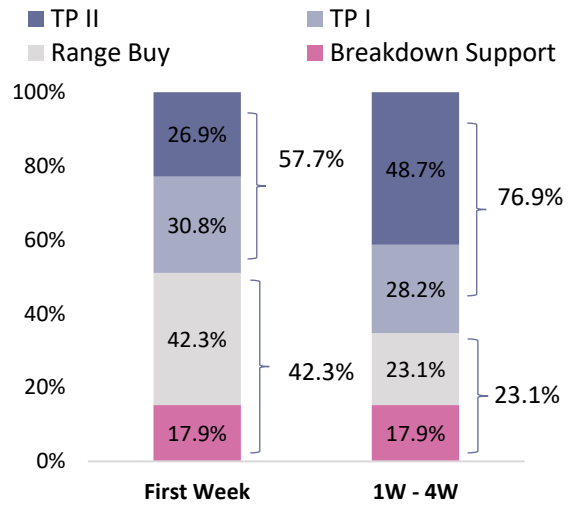

Win Rate Stock Pick Recommendation

Stock Pick Daily

Stock Pick Weekly

Performance Return AVG close vs JCI & LQ45 Index (2 Jan – 22 July 2024)

Performance Daily Recommendation

Performance Weekly Recommendation

Performance Return AVG close, Highest & Close-Highest (2 Jan – 22 July 2024)

Performance Daily Recommendation

Performance Weekly Recommendation