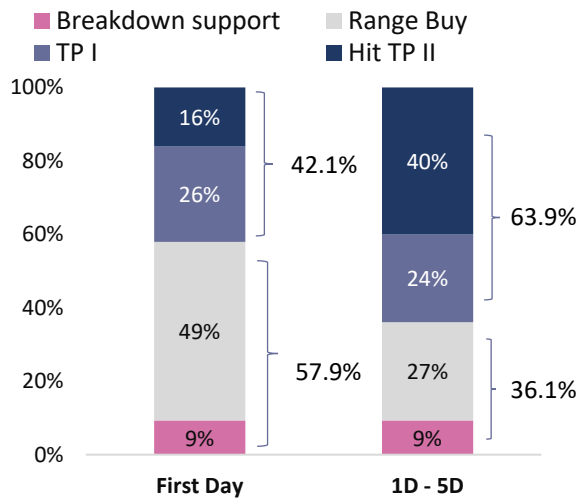

Win Rate Stock Pick Recommendation

Stock Pick Daily

Stock Pick Weekly

Performance Return AVG close vs JCI & LQ45 Index (2 Jan – 22 July 2024)

Performance Daily Recommendation

Performance Weekly Recommendation

Performance Return AVG close, Highest & Close-Highest (2 Jan – 22 July 2024)

Performance Daily Recommendation

Performance Weekly Recommendation