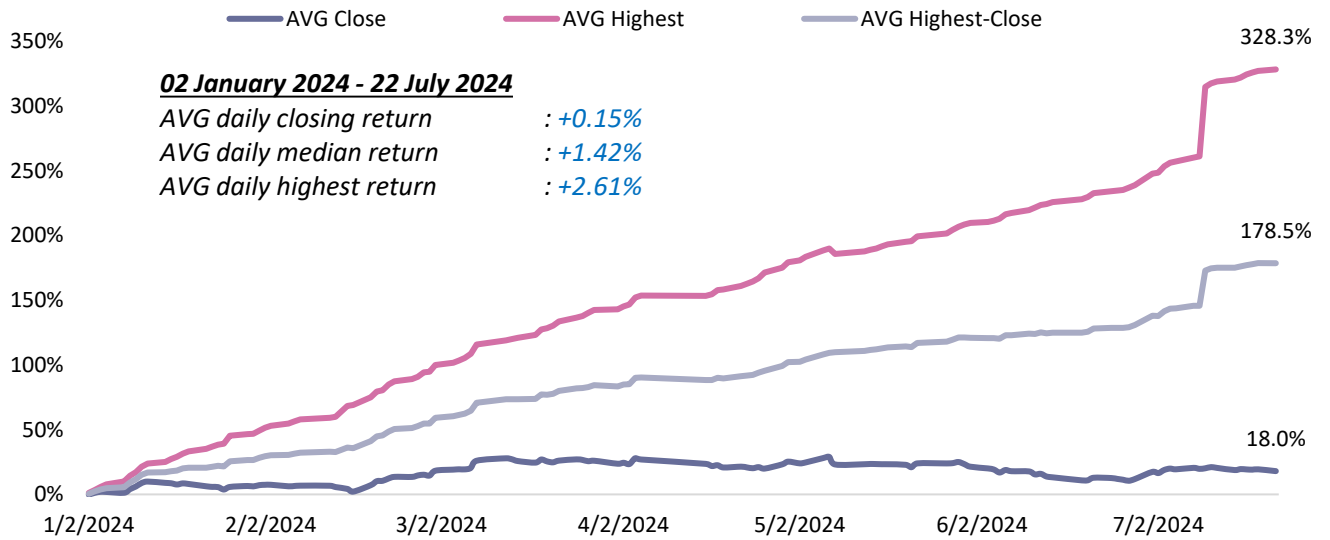

Win Rate Stock Pick Recommendation

Stock Pick Daily

Stock Pick Weekly

Performance Return AVG close vs JCI & LQ45 Index (2 Jan – 22 July 2024)

Performance Daily Recommendation

Performance Weekly Recommendation

Performance Return AVG close, Highest & Close-Highest (2 Jan – 22 July 2024)

Performance Daily Recommendation

Performance Weekly Recommendation