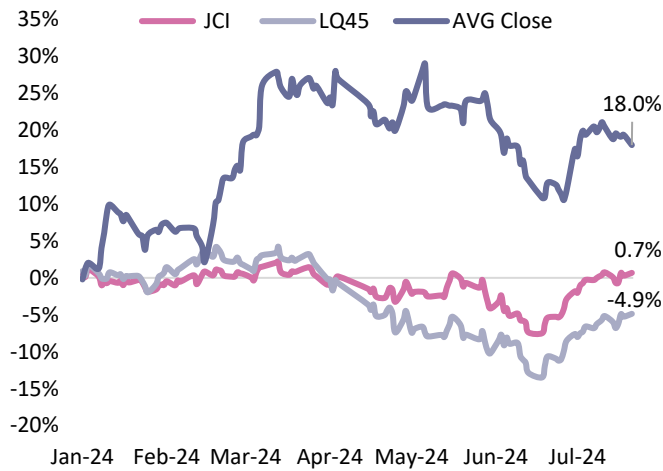

Win Rate Stock Pick Recommendation

Stock Pick Daily

Stock Pick Weekly

Performance Return AVG close vs JCI & LQ45 Index (2 Jan – 22 July 2024)

Performance Daily Recommendation

Performance Weekly Recommendation

Performance Return AVG close, Highest & Close-Highest (2 Jan – 22 July 2024)

Performance Daily Recommendation

Performance Weekly Recommendation